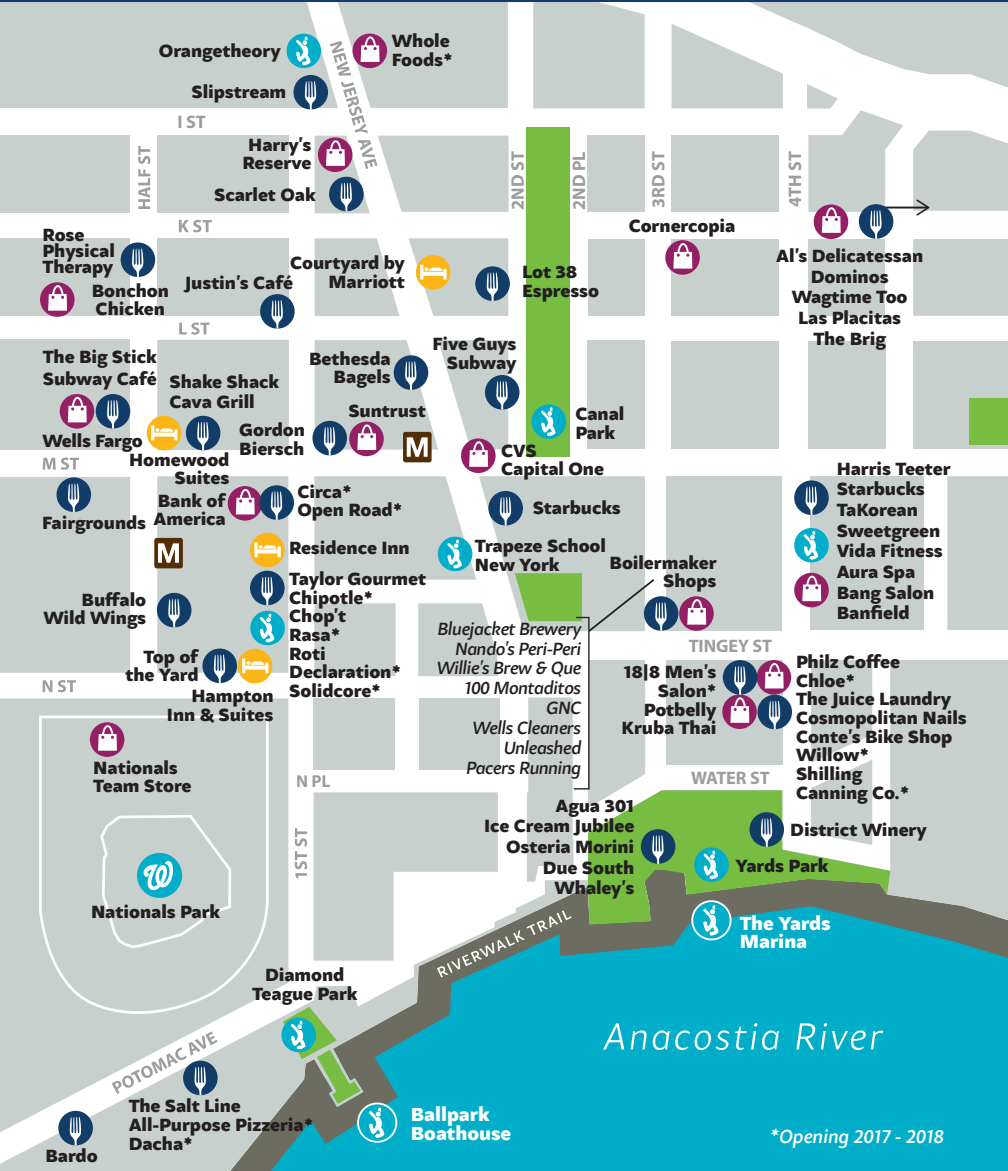

DC Amplified. Life Simplified.

THE NEIGHBORHOOD

*Opening 2017 - 2018

- FOOD & DRINK
- HOSPITALITY
- RECREATION
- GOODS & SERVICES

FIND US ONLINE

CAPITOLRIVERFRONT.ORG

- CAPITOLRIVERFRONT
- CAPITOLRIVERFRONT
- CAPITOLRIVERFRONT
- #CAPRIV

THE EVERY DAY GUIDE

to Fall & Winter in Capitol Riverfront

CALENDAR OF **EVENTS**

- | | | | |
|------------------------|---|-----------------------|--|
| OCT 21 - NOV 16 | Cultural DC Space4 Gallery Yards Park Gallery hours Wed - Sun | NOVEMBER 05 | Prevent Cancer Walk Nationals Park 7:30 am - 11:30 am |
| OCTOBER 28 | Pumpkins in the Park Canal Park 3:30 pm - 5:30 pm | NOVEMBER 09 | Capitol Riverfront Speaker Series Location TBD 5:00 pm - 7:00 pm |
| OCTOBER 28 | Side Yards Yards Park 5:00 pm - 9:00 pm | NOVEMBER 11-12 | Crafty Bastards Nationals Park 11:00 am - 6:00 pm each day |
| OCTOBER 29 | A Very Barky Halloween Yards Park 11:00 am - 4:00 pm | NOVEMBER 25 | Small Business Saturday Capitol Riverfront Businesses All day |
| NOVEMBER 04 | DC Beer Festival Nationals Park 12:00 pm - 8:00 pm | DECEMBER 31 | Noon Yards Eve Yards Park 10:00 am - 1:00 pm |

Canal Park Glow Cube Art
Viewable nightly sundown to midnight

Ongoing Events at Steadfast Supply
www.steadfastsupplydc.com

CANAL PARK **ICE RINK**

ADMISSION Adults: \$9.00
Children 12 & under: \$8.00
Seniors 65+: \$8.00
Skate rental: \$4.00

WEDNESDAY 12:00 pm - 10:00 pm

THURSDAY 12:00 pm - 10:00 pm

FRIDAY 12:00 pm - 11:00 pm

SATURDAY 10:00 am - 11:00 pm

SUNDAY 10:00 am - 10:00 pm

WEBSITE www.canalparkiceskating.com

SOCIAL @CanalParkIceSkating

ICE RINK **HAPPENINGS**