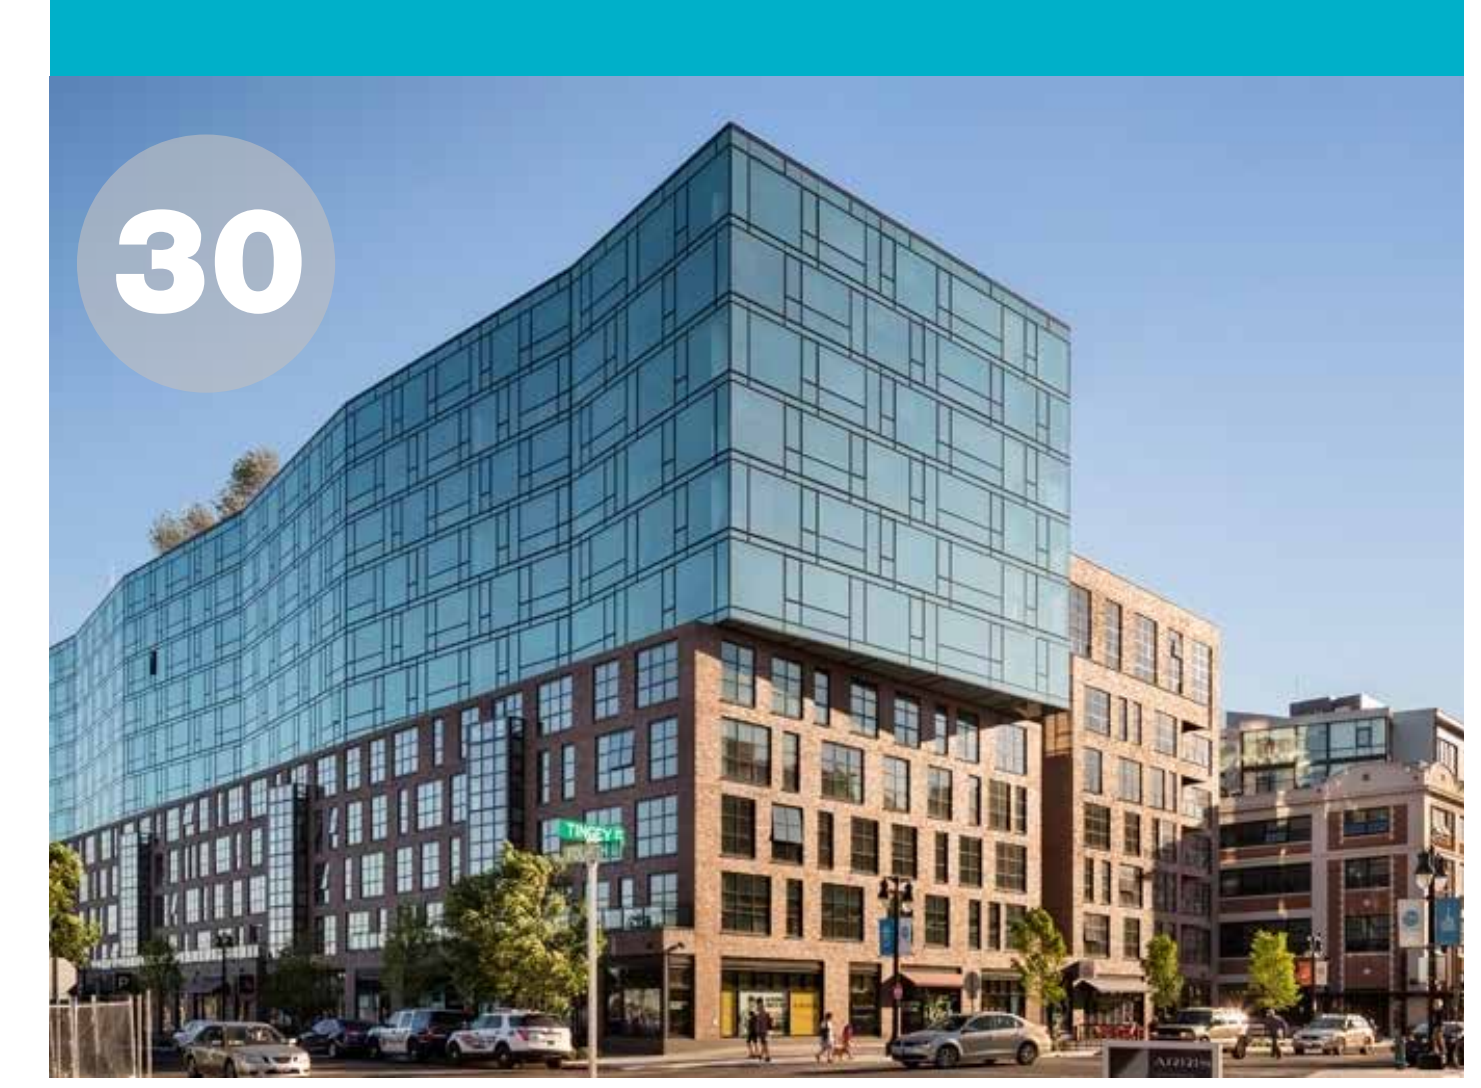

3

AGORA

17

CANAL PARK

19

1221

30

ARRIS

RETAIL DEVELOPMENT SUMMARY

	RETAIL (SF)	HOTEL (KEYS)
Existing	487,144	737
Under Construction	293,579	225
Pipeline	127,790	240
Total	908,513	1,202

- Opened in 2018: All-Purpose Pizzeria, Bluestone Lane, barre3, Chloe, Declaration, Lululemon, Mission, Oath Pizza, Peet's Coffee, Sprint Store, Whole Foods, Wiseguy Pizza
- Opening in 2019: Albi, Circa, The Commons, Dacha, El Bebe, Hatoba, Maxwell Park, Punch Bowl Social, Schilling Canning Company, Somewhere, Walter's Sports Bar